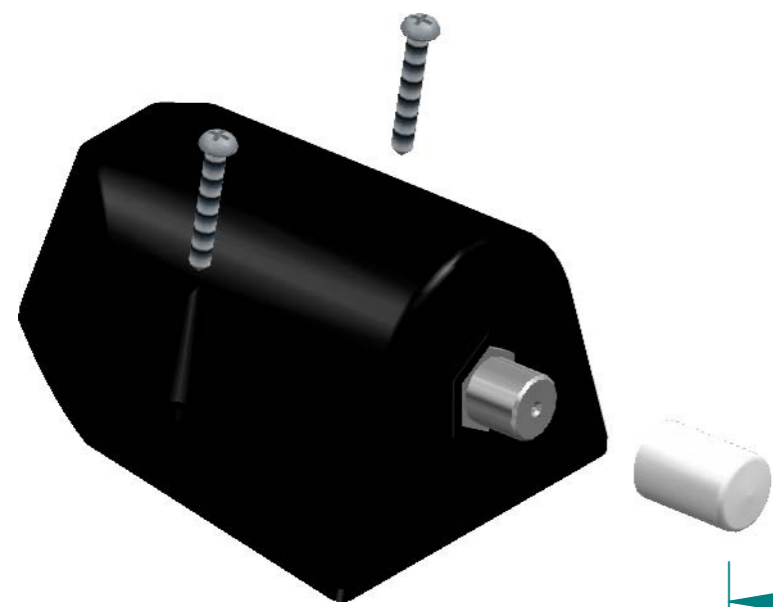

REVISION HISTORY			
REV	DESCRIPTION	DATE	APPROVED

	NAME	DATE	Cube Co., Ltd 元至	
DRAWN	Jack	12/2023	TITLE	
CHECKED			Single TV connector with housing	
ENG APPR			SIZE	DWG NO
MGR APPR			A2	Black Surface mount F connector
UNLESS OTHERWISE SPECIFIED DIMENSIONS ARE IN MILLIMETERS ANGLES ±XX° 2 PL ±XXX 3 PL ±XXXX			FILE NAME:	REV
			black surface mount F connector.dft	
			SCALE:	WEIGHT:
				SHEET 1 OF 1