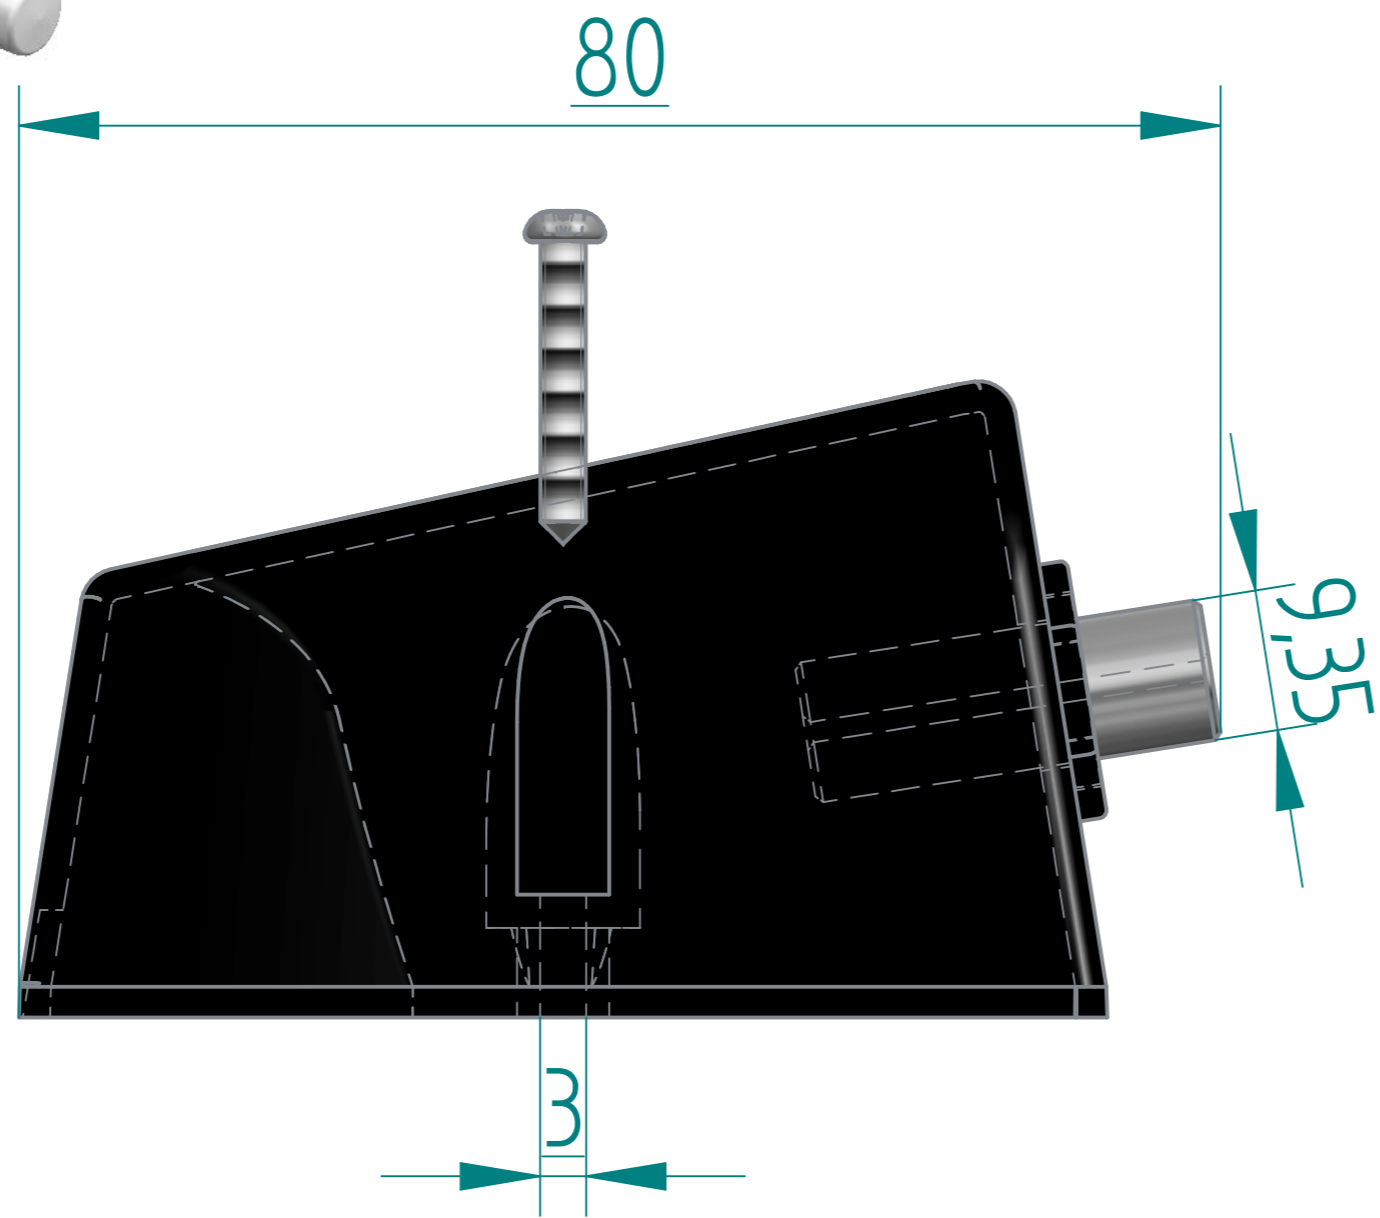

REVISION HISTORY			
REV	DESCRIPTION	DATE	APPROVED

	NAME	DATE	Cube Co., Ltd 元至	
DRAWN	Jack	12/2023	TITLE	
CHECKED			Single TV connector with housing	
ENG APPR			SIZE	DWG NO
MGR APPR			A2	Black Surface mount F connector
UNLESS OTHERWISE SPECIFIED DIMENSIONS ARE IN MILLIMETERS ANGLES ±XX° 2 PL ±XXX 3 PL ±XXXX			FILE NAME:	REV
			black surface mount F connector.dft	
			SCALE:	WEIGHT:
				SHEET 1 OF 1