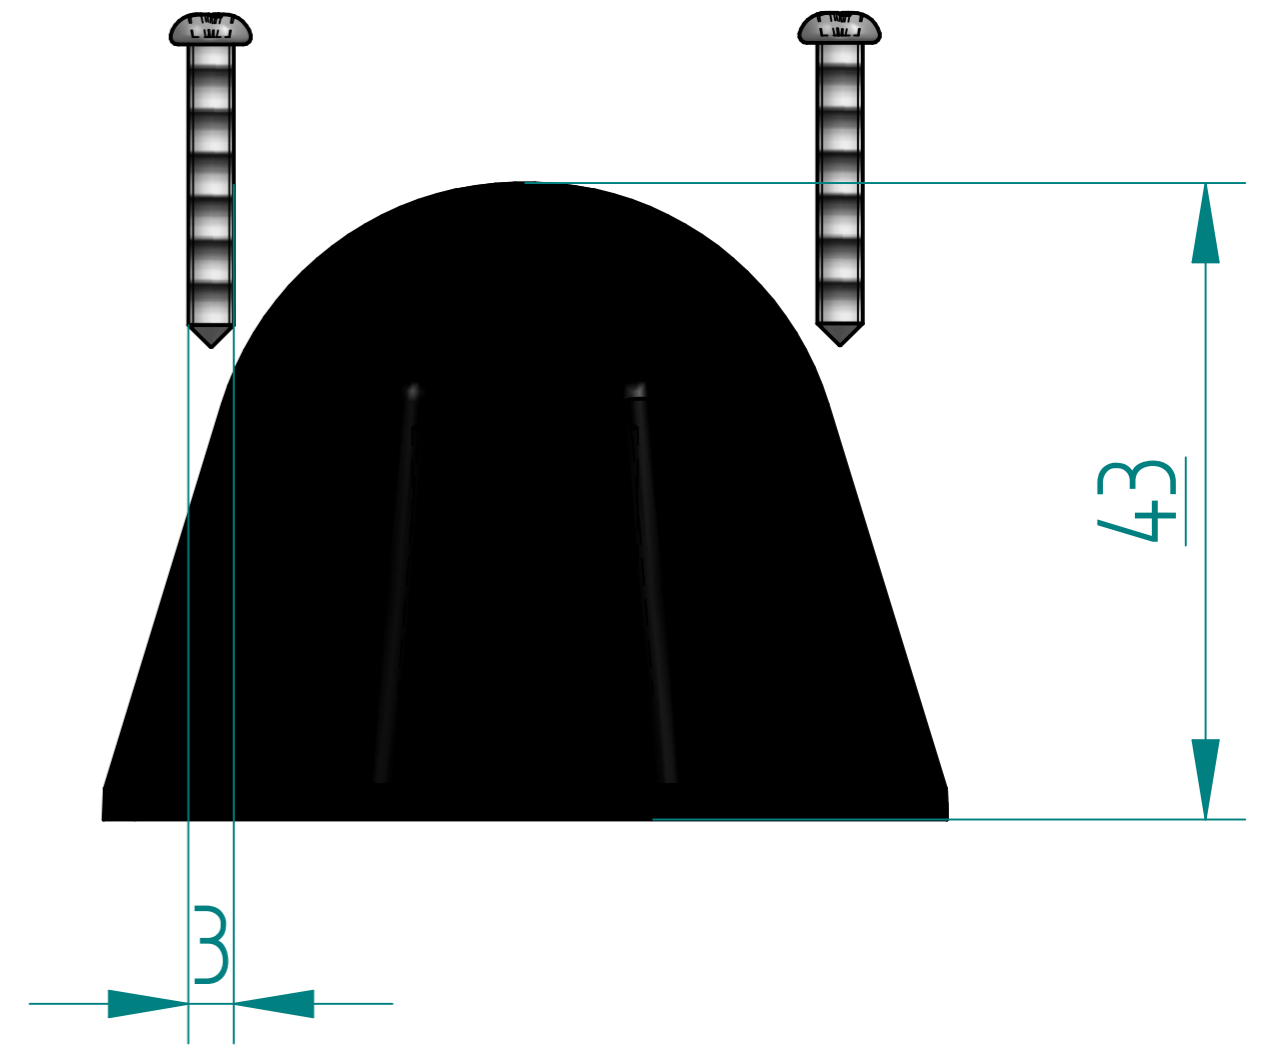

REVISION HISTORY			
REV	DESCRIPTION	DATE	APPROVED

	NAME	DATE	Cube Co., Ltd 元至	
DRAWN	Jack	12/2023	TITLE	
CHECKED			Single TV connector with housing	
ENG APPR			SIZE	DWG NO
MGR APPR			A2	Black Surface mount F connector
UNLESS OTHERWISE SPECIFIED DIMENSIONS ARE IN MILLIMETERS ANGLES ±XX° 2 PL ±XXX 3 PL ±XXXX			FILE NAME:	REV
			black surface mount F connector.dft	
			SCALE:	WEIGHT:
				SHEET 1 OF 1